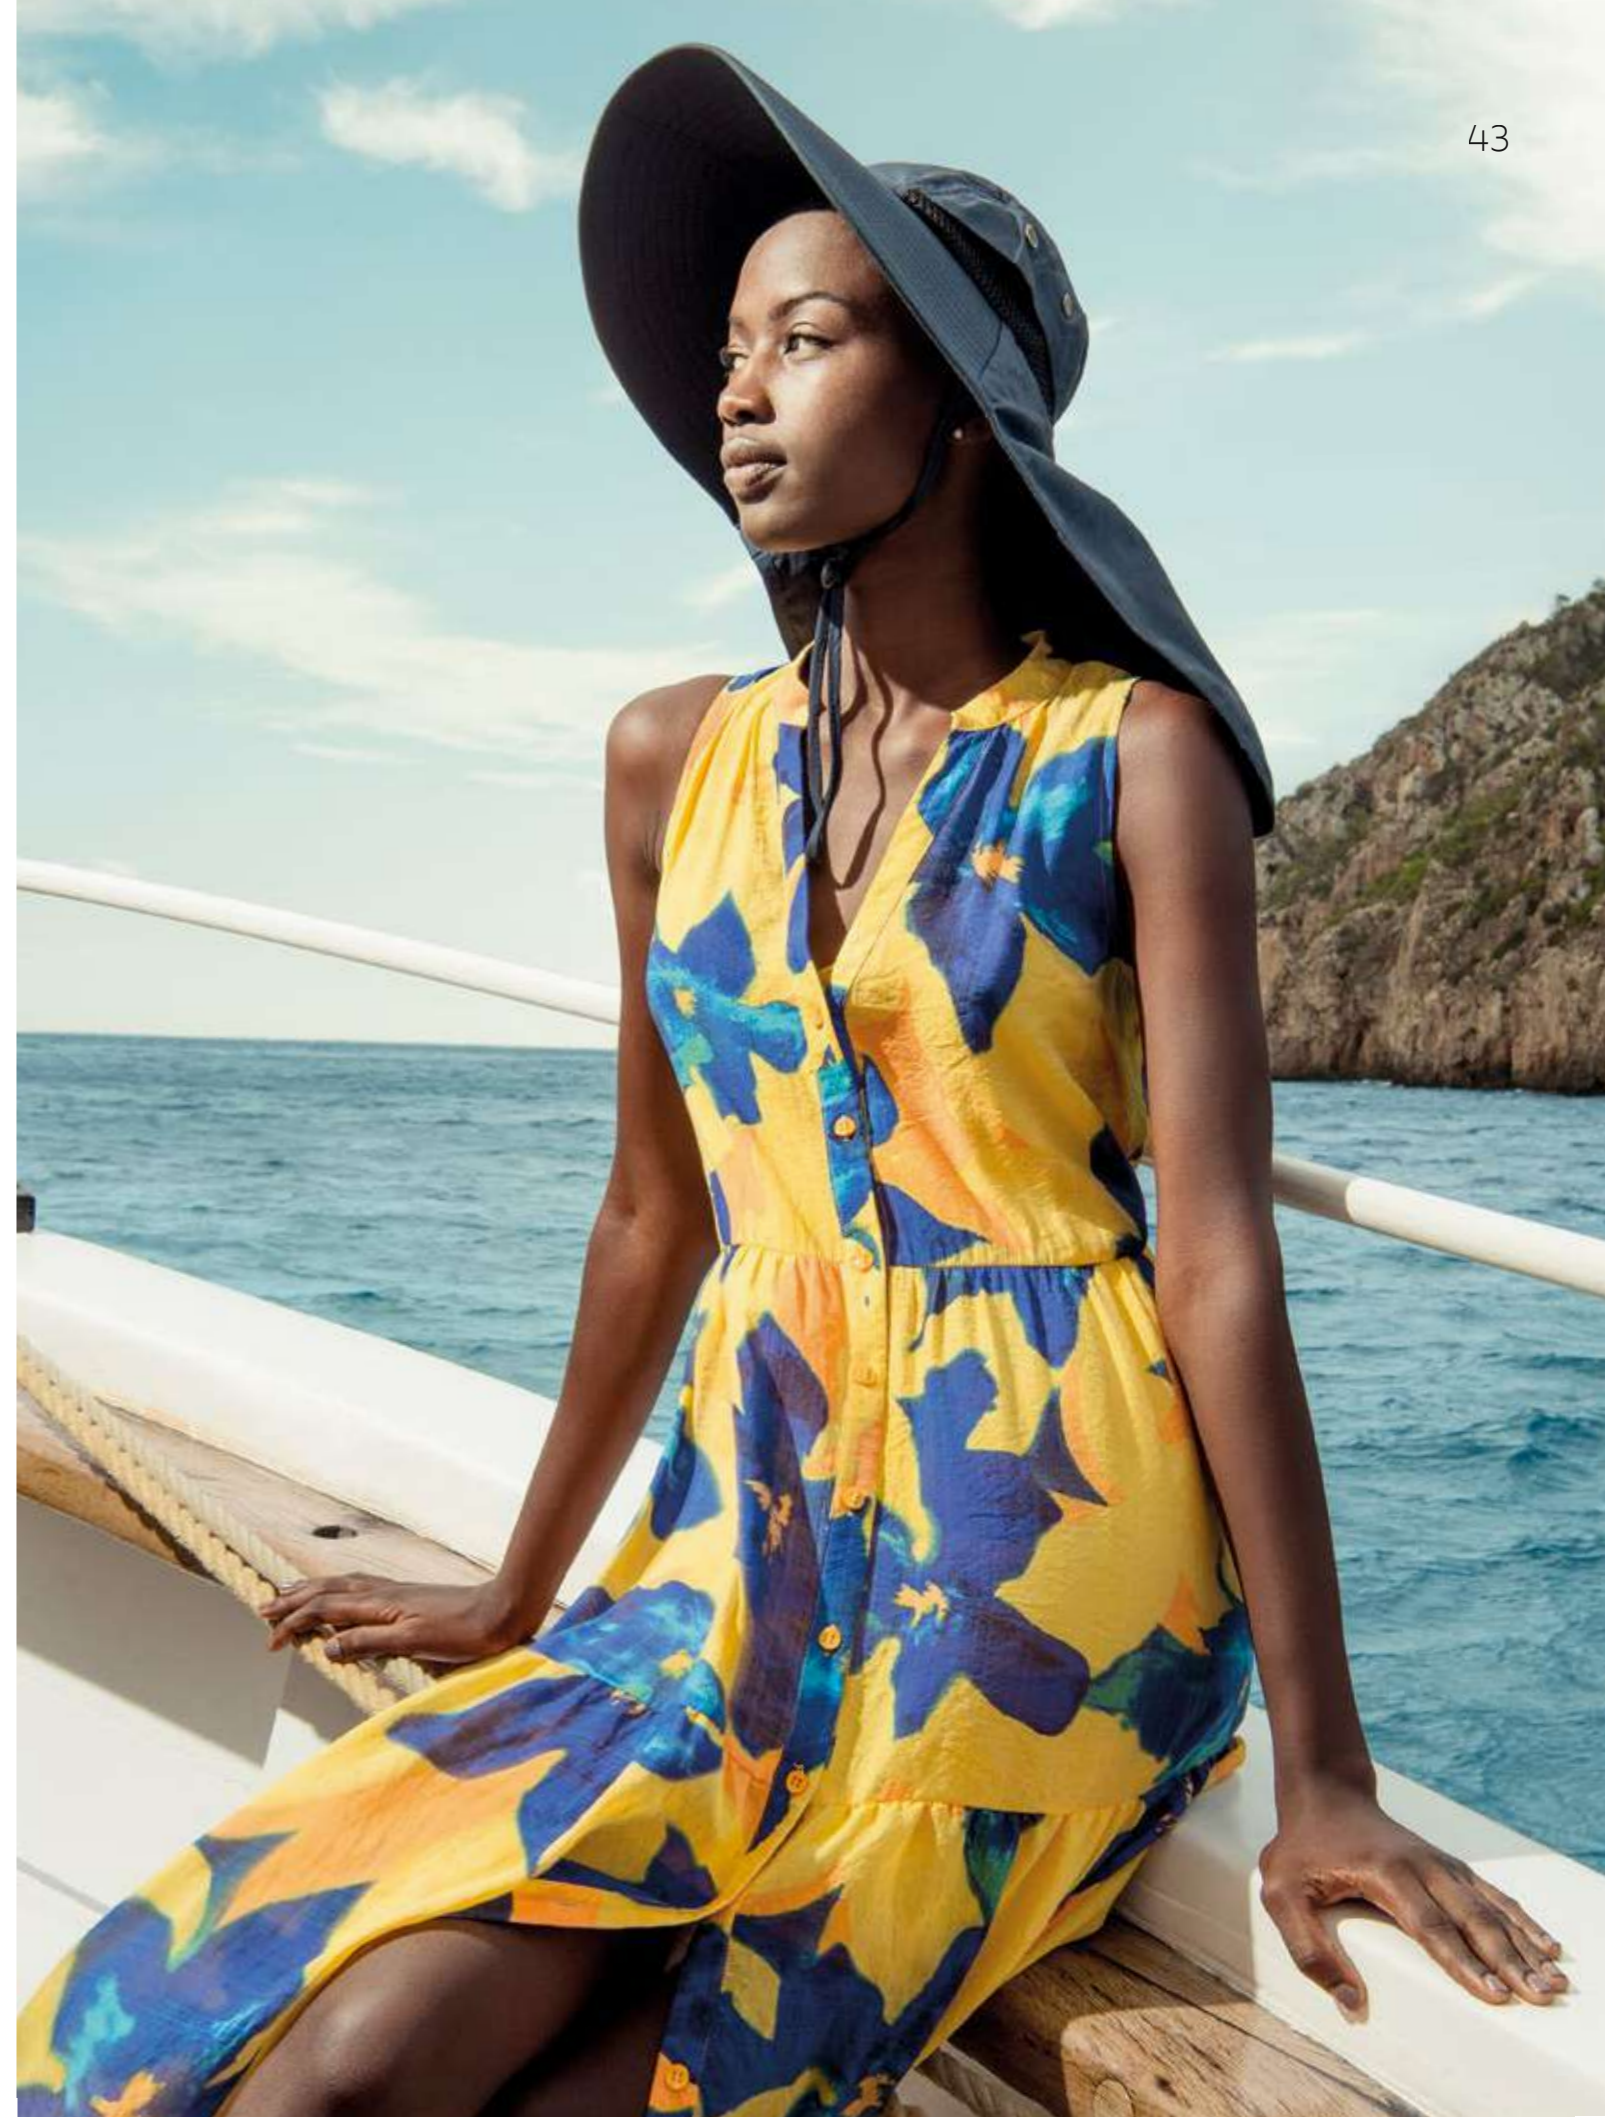

SURKANA

SURKANA

SPRINGSUMMER2024

Blouse  
514MATU123\_05  
Pants  
514ESME522\_02

Dress  
524GIDY722\_95

Top  
524GIBA021\_33  
Pants  
524GIBA526\_33

Dress  
524GIAL711\_95  
Sunglasses  
34GASO901\_40

Dress  
524ESVI711\_21  
Bag  
24SATA841\_70